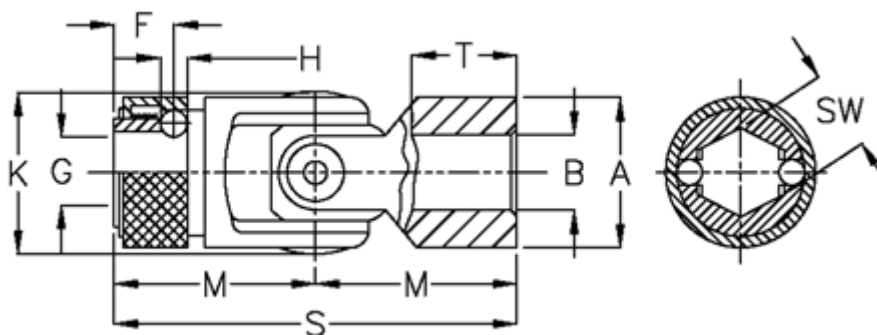

Data Sheet

Article number: 07725426

Description: Cross joint w/slide bearing
W/rapid change coupling, 0.725.426

Measures

A	= 25	s	= 74
B H7	= 14	sw	= 14.04
F	= 13.5	T	= 22
G	= 13.0		
H	= 4.00		
K	= 26.5		
M	= 37		
MD max N m	= 30		